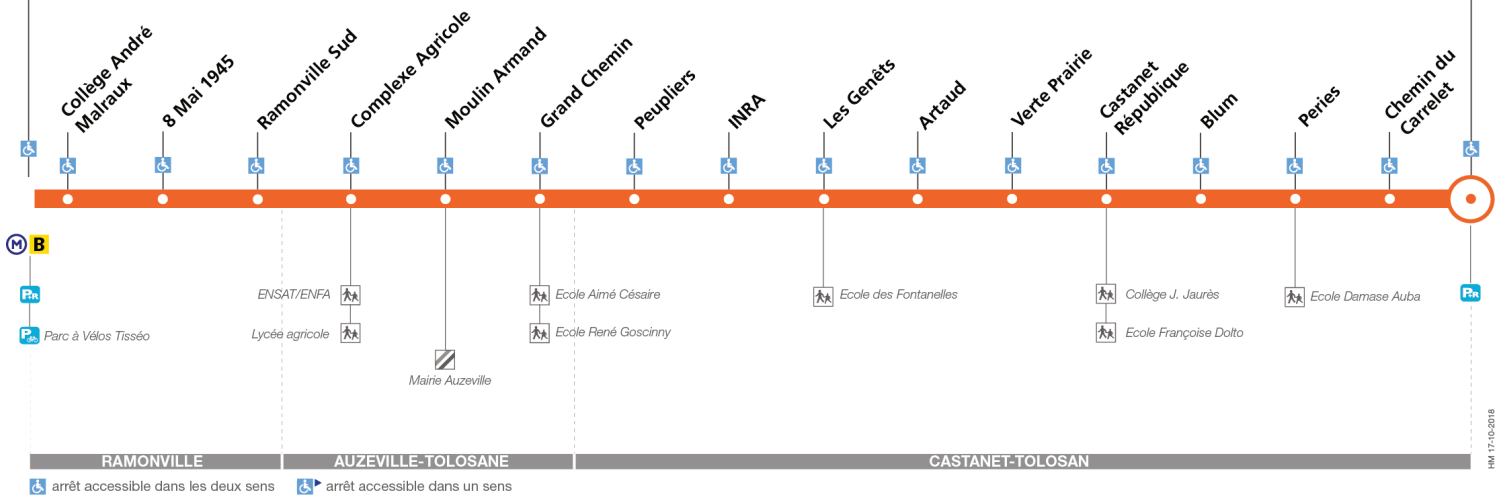

Lundi à vendredi en vacances scolaires

Table of bus departure times for Monday to Friday during school holidays, including arrival times at Castanet-Tolosan.

Horaires théoriques dépendant des conditions de circulation. Pour connaître les horaires en temps réel, vous pouvez consulter notre site www.tisseo.fr ou notre application mobile.

Direction Ramonville

du 7 janvier 2019 au 30 juin 2019

Ramonville

Castanet-Tolosan

Lundi à vendredi

Table of bus departure times for Monday to Friday, including specific times for each station and notes on waiting times.

Samedi

Table of bus departure times for Saturday, including specific times for each station.

Dimanche et jours fériés

Table of bus departure times for Sunday and public holidays, including specific times for each station.