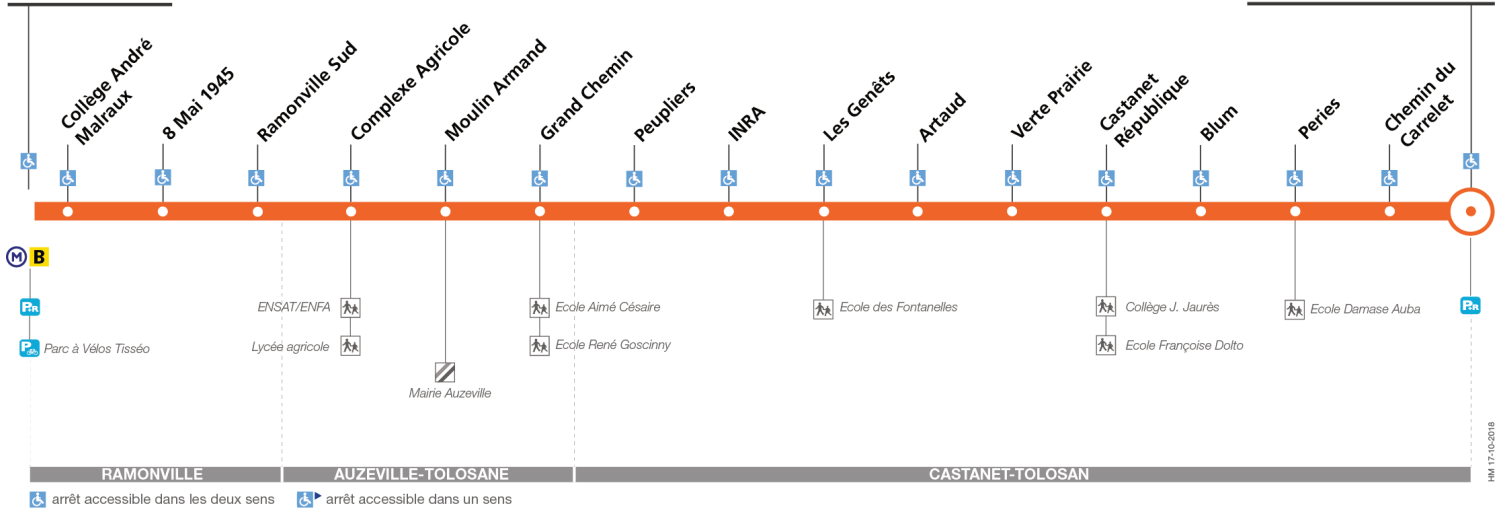

Direction Castanet-Tolosan

du 7 janvier 2019 au 30 juin 2019

Ramonville

Castanet-Tolosan

Lundi à vendredi

Table of bus departure times for Monday to Friday, including arrival times at Castanet-Tolosan and waiting time boxes.

Lundi à vendredi en vacances scolaires

Table of bus departure times for Monday to Friday during school holidays, including arrival times at Castanet-Tolosan.

Horaires théoriques dépendant des conditions de circulation. Pour connaître les horaires en temps réel, vous pouvez consulter notre site www.tisseo.fr ou notre application mobile.

Direction Ramonville

du 7 janvier 2019 au 30 juin 2019

Ramonville

Castanet-Tolosan

Lundi à vendredi

Table of bus departure times for Monday to Friday, including specific times for each station and notes on waiting times.

Samedi

Table of bus departure times for Saturday, including specific times for each station.

Dimanche et jours fériés

Table of bus departure times for Sunday and public holidays, including specific times for each station.